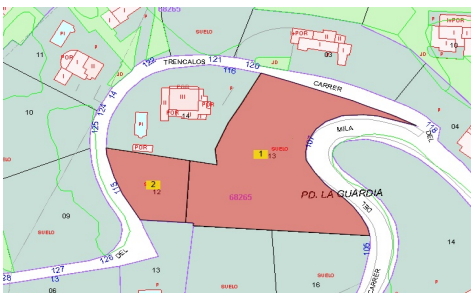

## Land a Plots in Jávea / Xabia

€799,000

0

0

1m<sup>2</sup>

3,238m<sup>2</sup>

N/A

Nestled in the sought-after Costa Nova Panorama area of Jávea, these two urban plots are being sold together, offering a total of 3,238 m<sup>2</sup> of prime real estate. Positioned in an elevated location, the plots provide breathtaking sea views, making them an ideal setting for building a luxury villa or investment project. Key Features: Total Size: 3,238 m<sup>2</sup> (sold together) Prime Location: Costa Nova Panorama, Jávea Spectacular Sea Views Urban Land: Suitable for residential development Surrounded by Nature & Tranquility This is a rare opportunity to secure a large plot in one of Jávea's most desirable locations, just a short drive from beaches, restaurants, and amenities. Whether you're looking to build...(Ask for More Details!)