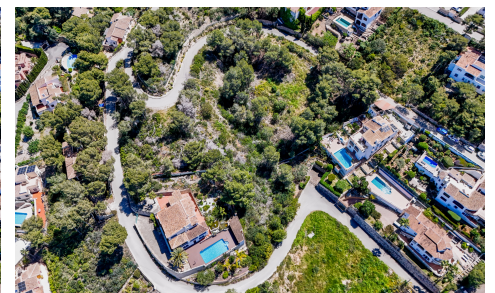

## Land a Plots in Jávea / Xabia

€799,000

0

0

1m<sup>2</sup>

3,238m<sup>2</sup>

N/A

Nestled in the sought-after Costa Nova Panorama area of Jávea, these two urban plots are being sold together, offering a total of 3,238 m<sup>2</sup> of prime real estate. Positioned in an elevated location, the plots provide breathtaking sea views, making them an ideal setting for building a luxury villa or investment project. Key Features: Total Size: 3,238 m<sup>2</sup> (sold together) Prime Location: Costa Nova Panorama, Jávea Spectacular Sea Views Urban Land: Suitable for residential development Surrounded by Nature & Tranquility This is a rare opportunity to secure a large plot in one of Jávea's most desirable locations, just a short drive from beaches, restaurants, and amenities. Whether you're looking to build...(Ask for More Details!)