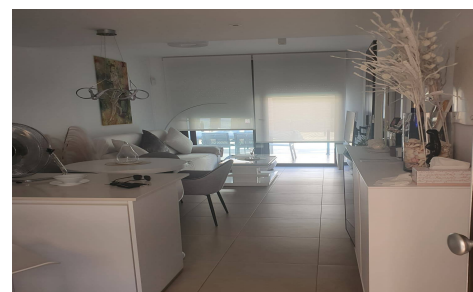

MMC14343T

Semi Detached in San Pedro del Pinatar

€336,800

2

2

92m²

N/A

Bedrooms: 2, Bathrooms: 2, Semi Detached in San Pedro del Pinatar, Murcia, Spain