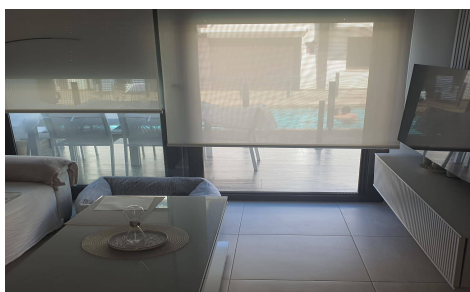

MMC14343T

Semi Detached in San Pedro del Pinatar

€336,800

2

2

92m²

N/A

Bedrooms: 2, Bathrooms: 2, Semi Detached in San Pedro del Pinatar, Murcia, Spain