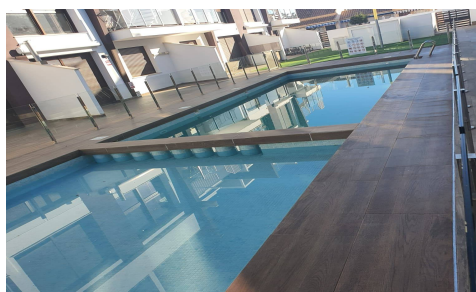

MMC14343T

Semi Detached in San Pedro del Pinatar

€336,800

2

2

92m²

N/A

Bedrooms: 2, Bathrooms: 2, Semi Detached in San Pedro del Pinatar, Murcia, Spain