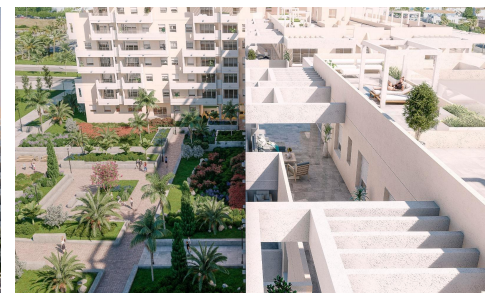

MRG10419H

NEW BUILD APARTMENTS IN NUEVA ANDALUCÍA €255,000

2

2

86m²

N/A

NEW BUILD APARTMENTS IN NUEVA ANDALUCÍA New Build residential of apartments and penthouses located in Nueva Andalucía, just a few minutes from Puerto Banos and San Pedro Alcántara, Marbella. A magnificent building with a modern style and avant-garde architectural details, such as its peak shape in the corner of the building, with high quality finishes that guarantee the total satisfaction and maximum comfort of the residents. The building continues the line of the previous development, so it integrates perfectly into the visual of the area with top quality finishes and modern design. Modern residential has a gymnasium, chill-out area and a spectacular swimming...(Ask for More Details!)