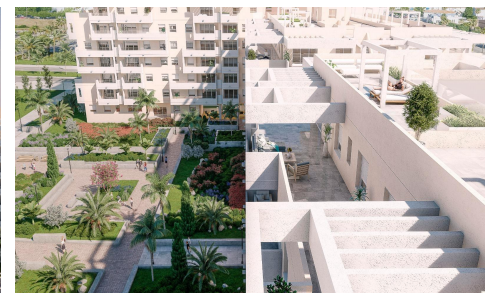

MRG10419H

NEW BUILD APARTMENTS IN NUEVA ANDALUCÍA 1,025,000

2

2

86m²

N/A

NEW BUILD APARTMENTS IN NUEVA ANDALUCÍA New Build residential of apartments and penthouses located in Nueva Andalucía, just a few minutes from Puerto Banús and San Pedro Alcántara, Marbella. A magnificent building with a modern style and avant-garde architectural details, such as its peak shape in the corner of the building, with high quality finishes that guarantee the total satisfaction and maximum comfort of the residents. The building continues the line of the previous development, so it integrates perfectly into the visual of the area with top quality finishes and modern design. Modern residential has a gymnasium, chill-out area and a spectacular swimming... (Ask for More Details!)