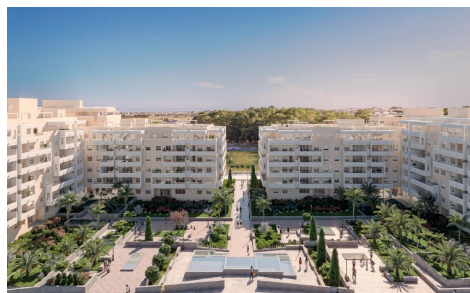

MRG10419H

NEW BUILD APARTMENTS IN NUEVA ANDALUCÍA €255,000

2

2

86m²

N/A

NEW BUILD APARTMENTS IN NUEVA ANDALUCÍA New Build residential of apartments and penthouses located in Nueva Andalucía, just a few minutes from Puerto Banos and San Pedro Alcántara, Marbella. A magnificent building with a modern style and avant-garde architectural details, such as its peak shape in the corner of the building, with high quality finishes that guarantee the total satisfaction and maximum comfort of the residents. The building continues the line of the previous development, so it integrates perfectly into the visual of the area with top quality finishes and modern design. Modern residential has a gymnasium, chill-out area and a spectacular swimming...(Ask for More Details!)