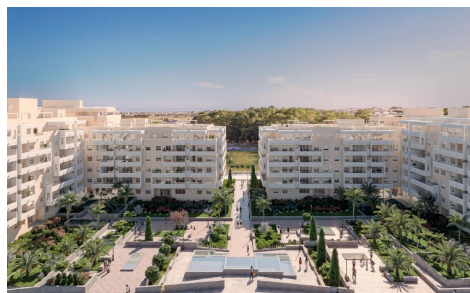

MRG10419H

NEW BUILD APARTMENTS IN NUEVA ANDALUCÍA 1,025,000

2

2

86m²

N/A

NEW BUILD APARTMENTS IN NUEVA ANDALUCÍA New Build residential of apartments and penthouses located in Nueva Andalucía, just a few minutes from Puerto Banús and San Pedro Alcántara, Marbella. A magnificent building with a modern style and avant-garde architectural details, such as its peak shape in the corner of the building, with high quality finishes that guarantee the total satisfaction and maximum comfort of the residents. The building continues the line of the previous development, so it integrates perfectly into the visual of the area with top quality finishes and modern design. Modern residential has a gymnasium, chill-out area and a spectacular swimming... (Ask for More Details!)