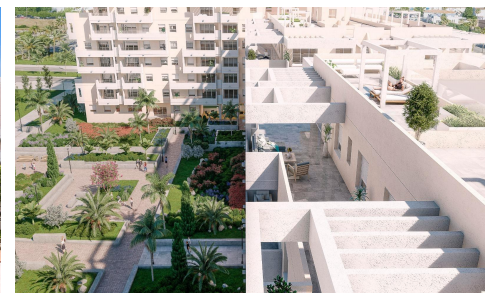

MRG83677D

NEW BUILD APARTMENTS IN NUEVA ANDALUCÍA €255,000

3

2

90m²

N/A

NEW BUILD APARTMENTS IN NUEVA ANDALUCÍA New Build residential of apartments and penthouses located in Nueva Andalucía, just a few minutes from Puerto Banús and San Pedro Alcántara, Marbella. A magnificent building with a modern style and avant-garde architectural details, such as its peak shape in the corner of the building, with high quality finishes that guarantee the total satisfaction and maximum comfort of the residents. The building continues the line of the previous development, so it integrates perfectly into the visual of the area with top quality finishes and modern design. Modern residential has a gymnasium, chill-out area and a spectacular swimming... (Ask for More Details!)