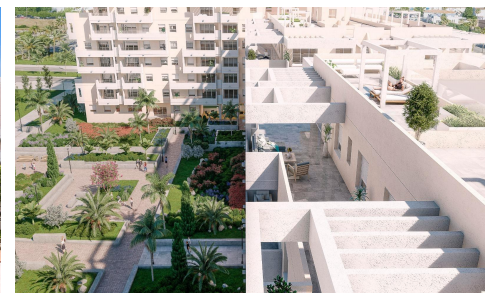

3

2

90m²

N/A

NEW BUILD APARTMENTS IN NUEVA ANDALUCÍA New Build residential of apartments and penthouses located in Nueva Andalucía, just a few minutes from Puerto Banús and San Pedro Alcántara, Marbella. A magnificent building with a modern style and avant-garde architectural details, such as its peak shape in the corner of the building, with high quality finishes that guarantee the total satisfaction and maximum comfort of the residents. The building continues the line of the previous development, so it integrates perfectly into the visual of the area with top quality finishes and modern design. Modern residential has a gymnasium, chill-out area and a spectacular swimming... (Ask for More Details!)