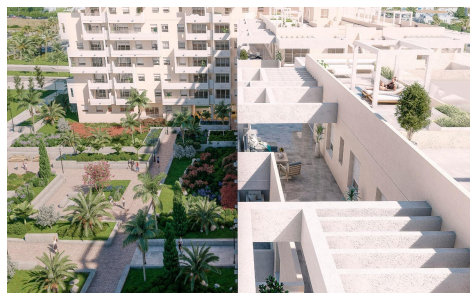

MRG73851B

NEW BUILD APARTMENTS IN NUEVA ANDALUCÍA €15,000

4

2

121m²

N/A

NEW BUILD APARTMENTS IN NUEVA ANDALUCÍA New Build residential of apartments and penthouses located in Nueva Andalucía, just a few minutes from Puerto Banos and San Pedro Alcántara, Marbella. A magnificent building with a modern style and avant-garde architectural details, such as its peak shape in the corner of the building, with high quality finishes that guarantee the total satisfaction and maximum comfort of the residents. The building continues the line of the previous development, so it integrates perfectly into the visual of the area with top quality finishes and modern design. Modern residential has a gymnasium, chill-out area and a spectacular swimming...(Ask for More Details!)