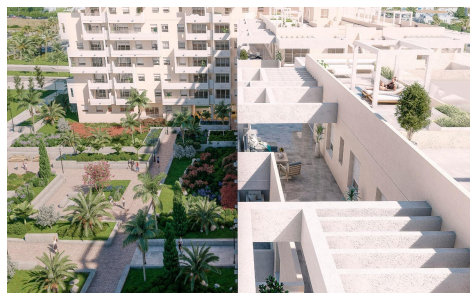

4

2

121m²

N/A

NEW BUILD APARTMENTS IN NUEVA ANDALUCÍA New Build residential of apartments and penthouses located in Nueva Andalucía, just a few minutes from Puerto Banos and San Pedro Alcántara, Marbella. A magnificent building with a modern style and avant-garde architectural details, such as its peak shape in the corner of the building, with high quality finishes that guarantee the total satisfaction and maximum comfort of the residents. The building continues the line of the previous development, so it integrates perfectly into the visual of the area with top quality finishes and modern design. Modern residential has a gymnasium, chill-out area and a spectacular swimming...(Ask for More Details!)