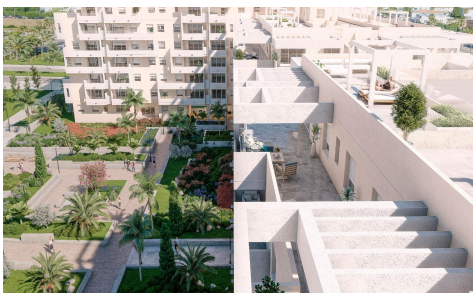

MRG55945Z

NEW BUILD PENTHOUSES IN NUEVA ANDALUCÍA €570,000

2

2

63m²

N/A

NEW BUILD PENTHOUSES IN NUEVA ANDALUCÍA New Build residential of apartments and penthouses located in Nueva Andalucía, just a few minutes from Puerto Banús and San Pedro Alcántara, Marbella. A magnificent building with a modern style and avant-garde architectural details, such as its peak shape in the corner of the building, with high quality finishes that guarantee the total satisfaction and maximum comfort of the residents. The building continues the line of the previous development, so it integrates perfectly into the visual of the area with top quality finishes and modern design. Modern residential has a gymnasium, chill-out area and a spectacular swimming... (Ask for More Details!)