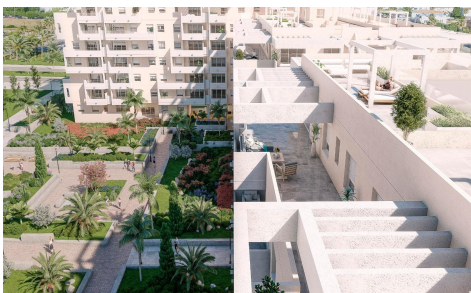

MRG55945Z

NEW BUILD PENTHOUSES IN NUEVA ANDALUCÍA €580,000

2

2

63m²

N/A

NEW BUILD PENTHOUSES IN NUEVA ANDALUCÍA New Build residential of apartments and penthouses located in Nueva Andalucía, just a few minutes from Puerto Banús and San Pedro Alcántara, Marbella. A magnificent building with a modern style and avant-garde architectural details, such as its peak shape in the corner of the building, with high quality finishes that guarantee the total satisfaction and maximum comfort of the residents. The building continues the line of the previous development, so it integrates perfectly into the visual of the area with top quality finishes and modern design. Modern residential has a gymnasium, chill-out area and a spectacular swimming... (Ask for More Details!)