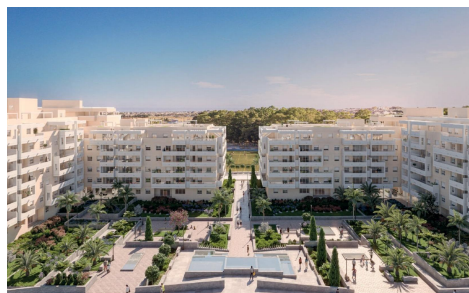

MRG27477X

NEW BUILD APARTMENTS IN NUEVA ANDALUCÍA, 80m², 1,000

2

2

80m²

N/A

NEW BUILD APARTMENTS IN NUEVA ANDALUCÍA New Build residential of apartments located in Nueva Andalucía, just a few minutes from Puerto Banos and San Pedro Alcántara, Marbella. A magnificent building with a modern style and avant-garde architectural details, such as its peak shape in the corner of the building, with high quality finishes that guarantee the total satisfaction and maximum comfort of the residents. The building continues the line of the previous development, so it integrates perfectly into the visual of the area with top quality finishes and modern design. Modern residential has a gymnasium, chill-out area and a spectacular swimming pool on...(Ask for More Details!)