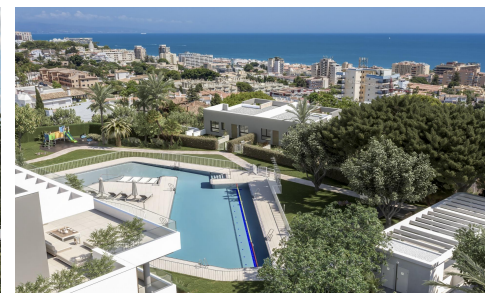

## PRIVILEGED ENCLAVE WITH EXCELLENT VIEWS, FROM €1,150,000

3

2

132m<sup>2</sup>

N/A

**PRIVILEGED ENCLAVE WITH EXCELLENT VIEWS** Residential complex made up of 37 homes with 2, 3 and 4 bedrooms, and 2 semi-detached houses, where you can enjoy the privacy and tranquillity of your own home, with spacious terraces designed to experience the Mediterranean every day of the year. Exclusive communal areas to share, storage rooms and parking spaces. Homes perfectly equipped with all the comforts you may need: fitted kitchens, air conditioning with Airzone type segmentation, aerothermics, and motorised blinds. You will be able to enjoy large garden areas, multifunctional swimming pool with beach entrance, sunbeds in the water and swimming lane, outdoor children's area, outdoor...(Ask for More Details!)