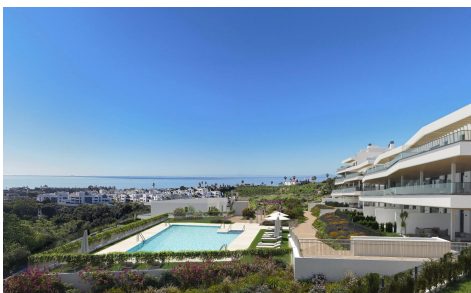

MRS61664Z

New Build Apartments with Sea Views next to Selwo Park

3

2

173m²

N/A

New Build Apartments with Sea Views next to Selwo Park, Estepona Modern homes in a privileged natural setting Located in the exclusive Selwo area, between Estepona and San Pedro de Alc ntara, this new residential development on the Costa del Sol sits on a hill offering unrivalled panoramic views of the Mediterranean Sea, the mountains and the natural surroundings. Facing southwest, all homes enjoy natural light throughout the day and spectacular sunsets. Contemporary architecture and high-quality design This project consists of 50 two- and three-bedroom apartments, designed in a modern and elegant architectural style. The homes stand out for their large windows, sunny terraces and top-quality finishes. Key...(Ask for More Details!)