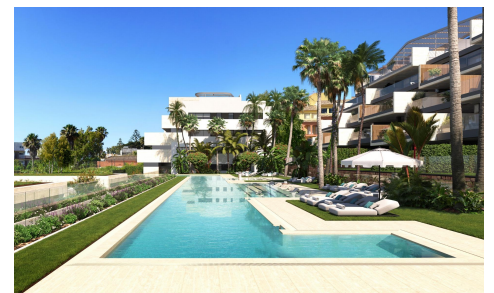

MRS53686E

Luxurious Beachfront Residences in Manilva €1,500,000

3

2

166m²

31m²

Luxurious Beachfront Residences in Manilva: your Oasis on the Costa del Sol. Overview of Exclusive Residences. This prestigious beachfront development in Manilva offers a range of luxury homes: 66 two, three, and four-bedroom apartments, spacious three and four-bedroom penthouses, and five elegant bungalows. Located just 100 meters from the beach, each home is designed with expansive terraces to capture panoramic views of the Mediterranean Sea, providing a serene and luxurious lifestyle. Prime Location with Easy Access to Estepona and Sotogrande. Situated on the shores of the Mediterranean, this development places you in a prime location near Estepona, known as the "jewel of..."(Ask for More Details!)