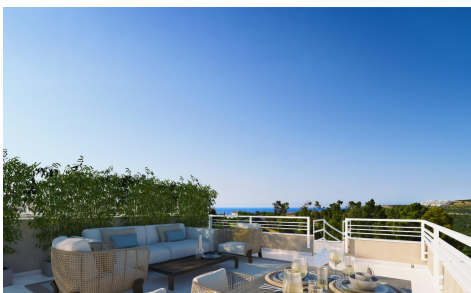

## NEW BUILD RESIDENTIAL COMPLEX AT ESTEPONA GOLF

2

2

83m<sup>2</sup>

N/A

**NEW BUILD RESIDENTIAL COMPLEX AT ESTEPONA GOLF** New development at Estepona Golf, at the heart of the Costa del Sol, with bright, spacious homes overlooking the golf course. New Build residential complex enjoys panoramic views over the golf course. Modern properties have plenty of natural light as they face south or southwest. This new residential development of 69 apartments with 2 or 3 bedrooms has panoramic views of the golf course and some homes also have sea views. The apartments are south/southwest facing with wonderfully bright and airy rooms. Both the development and the golf course are perfectly integrated into the natural surroundings and...(Ask for More Details!)