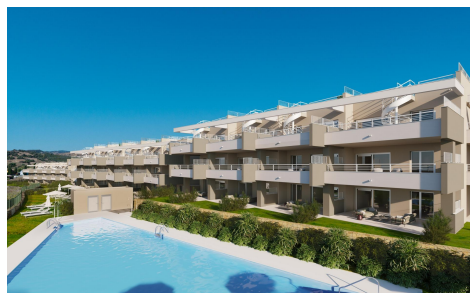

## NEW BUILD RESIDENTIAL COMPLEX AT ESTEPONA GOLF

2

2

83m<sup>2</sup>

N/A

**NEW BUILD RESIDENTIAL COMPLEX AT ESTEPONA GOLF** New development at Estepona Golf, at the heart of the Costa del Sol, with bright, spacious homes overlooking the golf course. New Build residential complex enjoys panoramic views over the golf course. Modern properties have plenty of natural light as they face south or southwest. This new residential development of 69 apartments with 2 or 3 bedrooms has panoramic views of the golf course and some homes also have sea views. The apartments are south/southwest facing with wonderfully bright and airy rooms. Both the development and the golf course are perfectly integrated into the natural surroundings and...(Ask for More Details!)