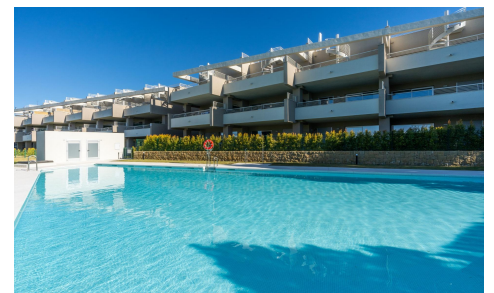

MRG10914L

NEW BUILD RESIDENTIAL COMPLEX AT ESTEPONA GOLF

2

2

83m²

N/A

NEW BUILD RESIDENTIAL COMPLEX AT ESTEPONA GOLF New development at Estepona Golf, at the heart of the Costa del Sol, with bright, spacious homes overlooking the golf course. New Build residential complex enjoys panoramic views over the golf course. Modern properties have plenty of natural light as they face south or southwest. This new residential development of 69 apartments with 2 or 3 bedrooms has panoramic views of the golf course and some homes also have sea views. The apartments are south/southwest facing with wonderfully bright and airy rooms. Both the development and the golf course are perfectly integrated into the natural surroundings and...(Ask for More Details!)