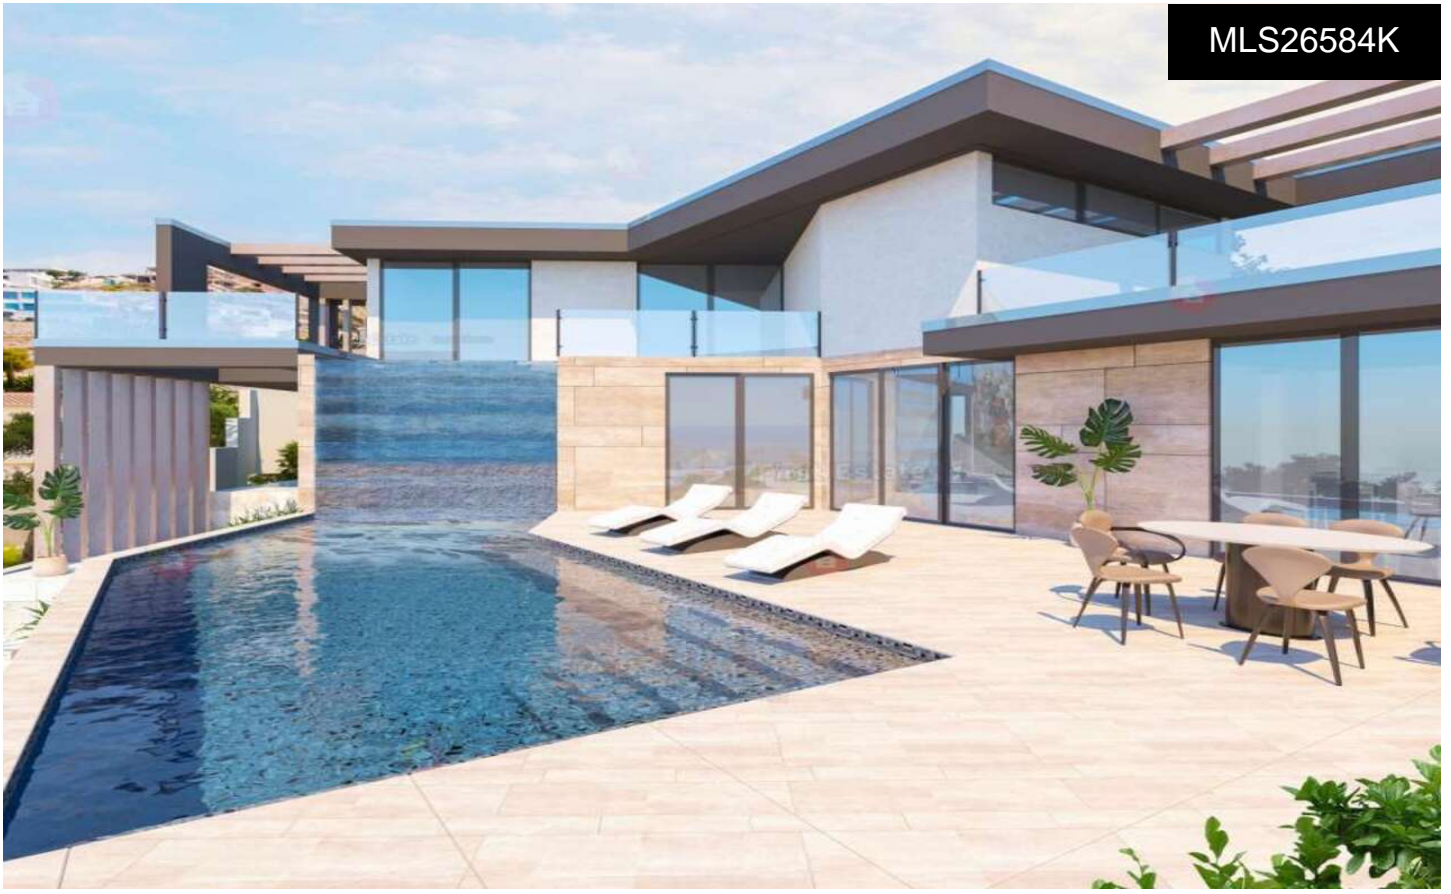

MLS26584K

Villa in Benitachell

€1,550,000

4

4

451m²

800m²

Modern design, incredible sea view, double lighting, stylish elements in the interior, and waterfall pool makes this development very special. The villa is based on a large plot with its own garden, swimming pool, and lounge area. The first floor includes 2 bedrooms, 2 bathrooms which are connected to the terrace with a pool. On the ground floor, the villa has a large living room, kitchen-dining room, guest bedroom, 2 bathrooms, and a big terrace with a swimming pool. On the second ground floor, the project has a guest apartment with its own bathroom and a storeroom. Great location, amazing views, and high-quality standards.