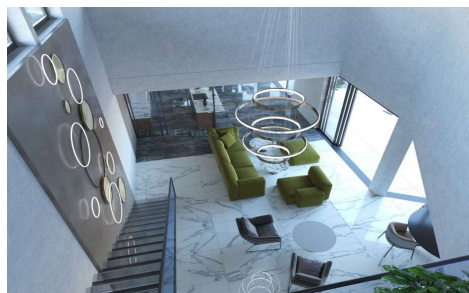

MLS26584K

Villa in Benitachell

€1,550,000

4

4

451m²

800m²

Modern design, incredible sea view, double lighting, stylish elements in the interior, and waterfall pool makes this development very special. The villa is based on a large plot with its own garden, swimming pool, and lounge area. The first floor includes 2 bedrooms, 2 bathrooms which are connected to the terrace with a pool. On the ground floor, the villa has a large living room, kitchen-dining room, guest bedroom, 2 bathrooms, and a big terrace with a swimming pool. On the second ground floor, the project has a guest apartment with its own bathroom and a storeroom. Great location, amazing views, and high-quality standards.