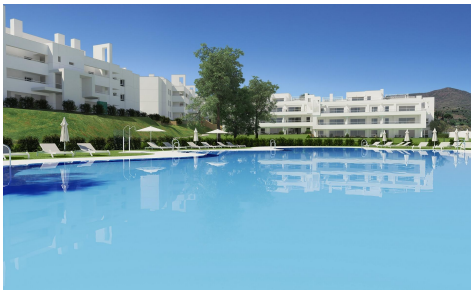

MRG56067J

NEW BUILD RESIDENTIAL COMPLEX AT LA CALA €505,000

3

2

101m²

N/A

NEW BUILD RESIDENTIAL COMPLEX AT LA CALA GOLF RESORT, MIJAS New Build residential complex of apartments and penthouses at the La Cala Golf Resort. The residence is being built at the top of the hill overlooking the Europa Golf Course, in a fabulous position that provides panoramic views of the golf course and some of them to the sea. All the properties are south or southeast facing, meaning that they enjoy plenty of light all day long. Residential complex located near to the Club House and the Hotel & Spa, where owners of the properties in the Resort can take advantage of the benefits and...(Ask for More Details!)