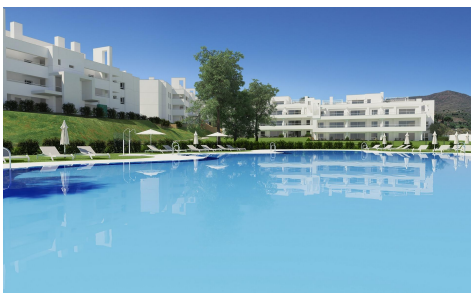

MRG56067J

NEW BUILD RESIDENTIAL COMPLEX AT LA CALA GOLF RESORT €513,000

3

2

101m²

N/A

NEW BUILD RESIDENTIAL COMPLEX AT LA CALA GOLF RESORT, MIJAS New Build residential complex of apartments and penthouses at the La Cala Golf Resort. The residence is being built at the top of the hill overlooking the Europa Golf Course, in a fabulous position that provides panoramic views of the golf course and some of them to the sea. All the properties are south or southeast facing, meaning that they enjoy plenty of light all day long. Residential complex located near to the Club House and the Hotel & Spa, where owners of the properties in the Resort can take advantage of the benefits and...(Ask for More Details!)