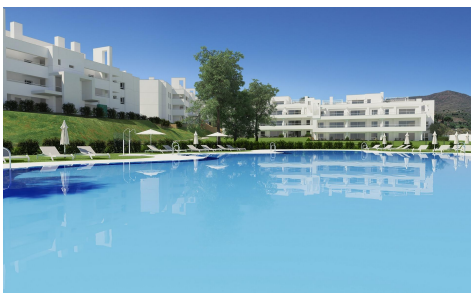

MRG22234Z

NEW BUILD RESIDENTIAL COMPLEX AT LA CALA GOLF RESORT, MIJAS €465,000

3

2

101m²

N/A

NEW BUILD RESIDENTIAL COMPLEX AT LA CALA GOLF RESORT, MIJAS New Build residential complex of apartments and penthouses at the La Cala Golf Resort. The residence is being built at the top of the hill overlooking the Europa Golf Course, in a fabulous position that provides panoramic views of the golf course and some of them to the sea. All the properties are south or southeast facing, meaning that they enjoy plenty of light all day long. Residential complex located near to the Club House and the Hotel & Spa, where owners of the properties in the Resort can take advantage of the benefits and...(Ask for More Details!)