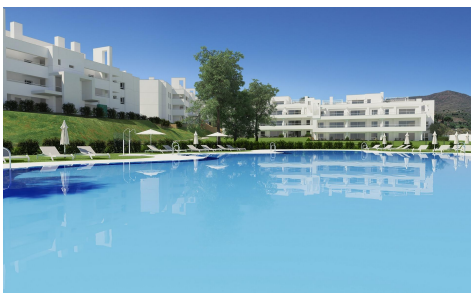

MRG22234Z

NEW BUILD RESIDENTIAL COMPLEX AT LA CALA €540,000

3

2

101m²

N/A

NEW BUILD RESIDENTIAL COMPLEX AT LA CALA GOLF RESORT, MIJAS New Build residential complex of apartments and penthouses at the La Cala Golf Resort. The residence is being built at the top of the hill overlooking the Europa Golf Course, in a fabulous position that provides panoramic views of the golf course and some of them to the sea. All the properties are south or southeast facing, meaning that they enjoy plenty of light all day long. Residential complex located near to the Club House and the Hotel & Spa, where owners of the properties in the Resort can take advantage of the benefits and...(Ask for More Details!)