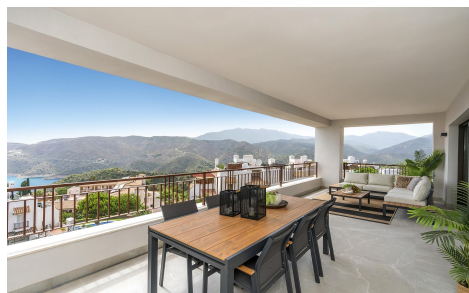

## NEW BUILD RESIDENTIAL COMPLEX IN ISTAN, NEAR MARBELLA

3

2

108m<sup>2</sup>

N/A

NEW BUILD RESIDENTIAL COMPLEX IN ISTAN, NEAR MARBELLA New Build development in the Sierra de las Nieves, close to the Sierra Blanca Country Club resort, in an area of exceptional natural beauty with hundred-year-old forests and panoramic views of Marbella Bay and the great IstÄ;n reservoir. The project includes 4 blocks of 3 floors with homes in contemporary 'open plan' style but with a rustic appearance that blends into the natural surroundings. Apartments with 2 and 3 bedrooms and penthouses with a solarium, with large terraces, communal pool and gardens with autochthonous plants. The homes are delivered fully equipped, with premium brand finishings, ready to...(Ask for More Details!)