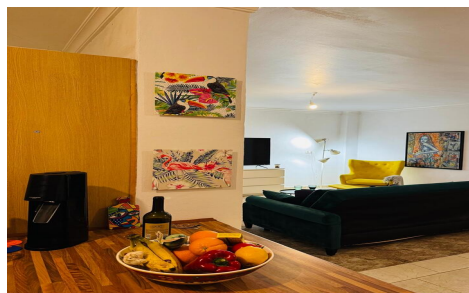

MMC30528C

Finca in Aledo

€269,000

2

2

N/A

N/A

Exclusive Country Estate Surrounded by Nature – Aledo, Sierra Espuña Discover a true hidden gem set in a privileged location on the outskirts of the charming village of Aledo, at the foot of the stunning Sierra Espuña Regional Park. A unique property where privacy, nature, and Mediterranean lifestyle come together in perfect harmony. Perfect as:
A permanent residence
A holiday home
A peaceful countryside retreat
A tourism investment with great potential
Plot and surroundings
The estate is distributed across three plots with a total surface area of approximately 26,000 m², two of which are fully fenced, providing maximum privacy and security. Access to the property is through an elegant double gate leading to a wide private driveway...(Ask for More Details!)