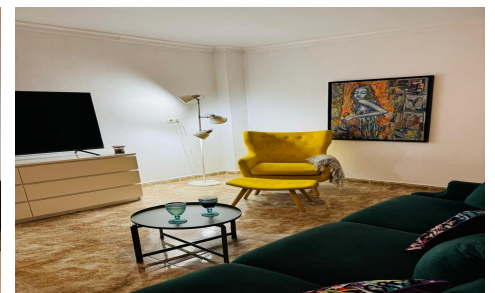

MMC30528C

Finca in Aledo

€269,000

2

2

N/A

N/A

Exclusive Country Estate Surrounded by Nature – Aledo, Sierra Espuña Discover a true hidden gem set in a privileged location on the outskirts of the charming village of Aledo, at the foot of the stunning Sierra Espuña Regional Park. A unique property where privacy, nature, and Mediterranean lifestyle come together in perfect harmony. Perfect as:
A permanent residence
A holiday home
A peaceful countryside retreat
A tourism investment with great potential
Plot and surroundings
The estate is distributed across three plots with a total surface area of approximately 26,000 m², two of which are fully fenced, providing maximum privacy and security. Access to the property is through an elegant double gate leading to a wide private driveway...(Ask for More Details!)