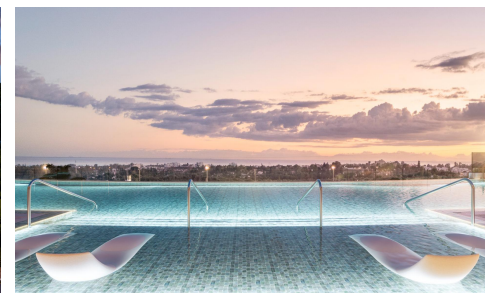

## Boutique New Build Apartments in Benahavis €1,365,000

3

2

128m<sup>2</sup>

N/A

Boutique New Build Apartments in Benahavis Golden Triangle Exclusive Residential Development in Puerto Almendro, Benahavis Discover this boutique new build complex of just 21 homes, ideally located in the heart of the Golden Triangle of the Costa del Sol. Set within the established urbanization of Puerto Almendro, along the road connecting San Pedro de Alcantara with Ronda, this privileged location combines proximity to the coast with the serenity of an elevated natural setting. Benahavis is known for its refined lifestyle, exceptional gastronomy and some of the most exclusive residential areas in southern Spain. Prime Location with Sea and Mountain Views Surrounded by rolling green hills and offering...(Ask for More Details!)