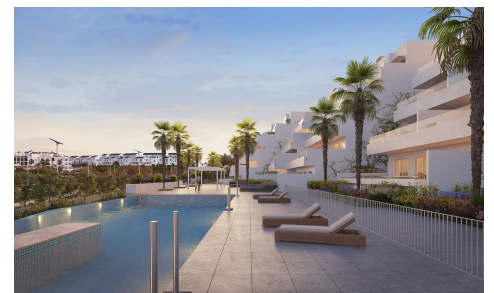

MRG39845A

NEW BUILD RESIDENTIAL COMPLEX IN ESTEPONA 2000

2

2

91m²

50m²

NEW BUILD RESIDENTIAL COMPLEX IN ESTEPONA New Build residential complex in Estepona consist of 54 properties. You can choose 2 and 3 bedrooms options and different types: ground floors, mid-level floors and penthouses, so you can feel the light of the Mediterranean every day. All of our properties east facing, allowing heat to build up during the day before being released in the evening, keeping energy consumption down as they make the most of the sunlight. Plus, most of our properties also have a west-facing rear terrace overlooked by the bedrooms, where you can enjoy the most beautiful sunsets on the Costa del Sol....(Ask for More Details!)