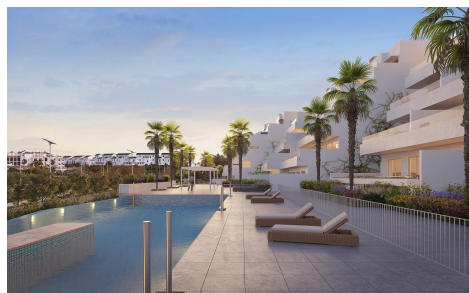

MRG79725X

NEW BUILD RESIDENTIAL COMPLEX IN ESTEPONA 18,000

3

2

126m²

N/A

NEW BUILD RESIDENTIAL COMPLEX IN ESTEPONA New Build residential complex in Estepona consist of 54 properties. You can choose 2 and 3 bedrooms options and different types: ground floors, mid-level floors and penthouses, all with sea views, so you can feel the light of the Mediterranean every day. All of our properties east facing, allowing heat to build up during the day before being released in the evening, keeping energy consumption down as they make the most of the sunlight. Plus, most of our properties also have a west-facing rear terrace overlooked by the bedrooms, where you can enjoy the most beautiful sunsets on...(Ask for More Details!)