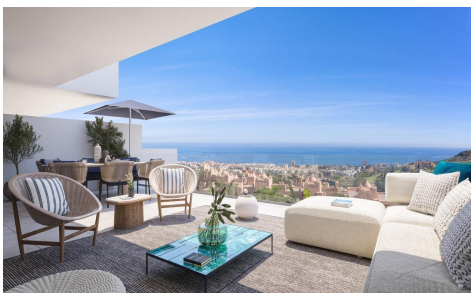

MRS66445M

NEW BUILD RESIDENTIAL COMPLEX IN MANILA €700,000

3

2

146m²

N/A

NEW BUILD RESIDENTIAL COMPLEX IN MANILVA New build residential complex consist of 100 apartments in a magnificent residential area and in an extraordinary location. 2 and 3 bedrooms apartments are distributed in different blocks resulting in a balanced ensemble. The project combines a modern design architecture wrapped with a perfectly studied landscaping that surrounds the building with its large gardens and common leisure areas that allow the client to enjoy a resort concept. Very spacious apartments, penthouses and ground floors with distributions, qualities and finishes designed so that the property is just what you are looking for. Every apartment has a large terrace, a key...(Ask for More Details!)