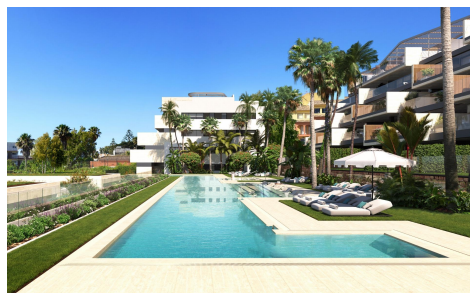

## Luxurious Beachfront Residences in Manilva: €990,000

2

2

108m<sup>2</sup>

29m<sup>2</sup>

Luxurious Beachfront Residences in Manilva: your Oasis on the Costa del Sol. Overview of Exclusive Residences. This prestigious beachfront development in Manilva offers a range of luxury homes: 66 two, three, and four-bedroom apartments, spacious three and four-bedroom penthouses, and five elegant bungalows. Located just 100 meters from the beach, each home is designed with expansive terraces to capture panoramic views of the Mediterranean Sea, providing a serene and luxurious lifestyle. Prime Location with Easy Access to Estepona and Sotogrande. Situated on the shores of the Mediterranean, this development places you in a prime location near Estepona, known as the "jewel of..."(Ask for More Details!)