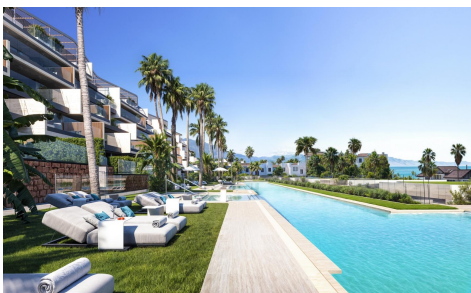

## Luxurious Beachfront Residences in Manilva: €990,000

2

2

108m<sup>2</sup>

29m<sup>2</sup>

Luxurious Beachfront Residences in Manilva: your Oasis on the Costa del Sol. Overview of Exclusive Residences. This prestigious beachfront development in Manilva offers a range of luxury homes: 66 two, three, and four-bedroom apartments, spacious three and four-bedroom penthouses, and five elegant bungalows. Located just 100 meters from the beach, each home is designed with expansive terraces to capture panoramic views of the Mediterranean Sea, providing a serene and luxurious lifestyle. Prime Location with Easy Access to Estepona and Sotogrande. Situated on the shores of the Mediterranean, this development places you in a prime location near Estepona, known as the "jewel of..."(Ask for More Details!)