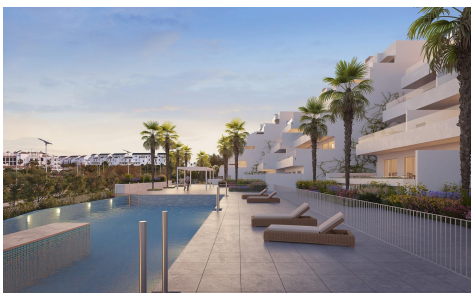

## NEW BUILD RESIDENTIAL COMPLEX IN ESTEPONA 1,000,000

3

2

105m<sup>2</sup>

36m<sup>2</sup>

**NEW BUILD RESIDENTIAL COMPLEX IN ESTEPONA** New Build residential complex in Estepona consist of 54 properties. You can choose 2 and 3 bedrooms options and different types: ground floors, mid-level floors and penthouses, so you can feel the light of the Mediterranean every day. All of our properties east facing, allowing heat to build up during the day before being released in the evening, keeping energy consumption down as they make the most of the sunlight. Plus, most of our properties also have a west-facing rear terrace overlooked by the bedrooms, where you can enjoy the most beautiful sunsets on the Costa del Sol....(Ask for More Details!)