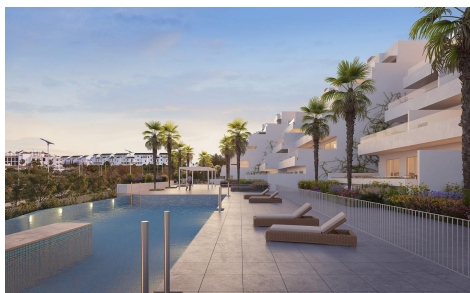

## NEW BUILD RESIDENTIAL COMPLEX IN ESTEPONA 1,000,000

2

2

74m<sup>2</sup>

N/A

**NEW BUILD RESIDENTIAL COMPLEX IN ESTEPONA** New Build residential complex in Estepona consist of 54 properties. You can choose 2 and 3 bedrooms options and different types: ground floors, mid-level floors and penthouses, so you can feel the light of the Mediterranean every day. All of our properties east facing, allowing heat to build up during the day before being released in the evening, keeping energy consumption down as they make the most of the sunlight. Plus, most of our properties also have a west-facing rear terrace overlooked by the bedrooms, where you can enjoy the most beautiful sunsets on the Costa del Sol....(Ask for More Details!)