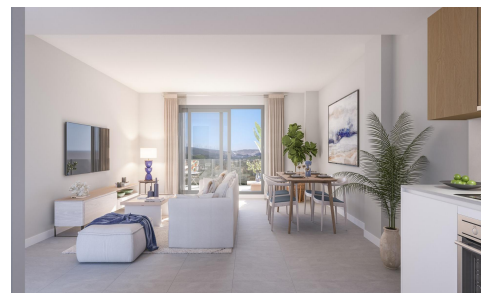

Apartment in Manilva

€351,000

3

2

122m²

N/A

NEW BUILD RESIDENTIAL COMPLEX IN LA DUQUESA, MANILVA New Build residential complex consists of 60 apartments and penthouses with 2 and 3 bedrooms in La Duquesa golf, Manilva. The blocks are distributed in ground floor, 2 storeys and penthouse, guaranteeing a variety of housing typologies to suit your needs. All properties has garage and storage room in the basement. Each home stands out for its spacious terraces, providing outdoor spaces ideal for relaxing and enjoying the panoramic views of the golf course that will give you a sense of serenity and wellbeing. The communal areas of the project are designed to provide comfort and luxury, with landscaped spaces that will allow...(Ask for More Details!)