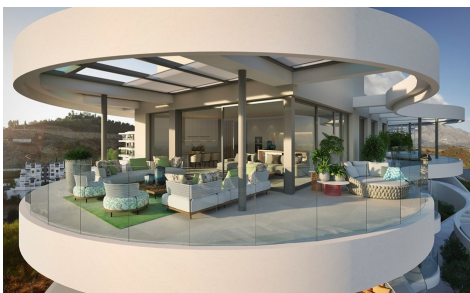

4

4

218m²

N/A

N/A

New development of luxury apartment that enjoys breath-taking views from its huge terraces across the Mediterranean Sea towards Gibraltar and the coasts of Africa. From its elevated position just above Marbella's emblematic Golf Valley, the Golf courses of Los Naranjos, La Quinta, Las Brisas and Aloha are at your doorstep. At the gateway of natural reserves and Andalusian cultural heritage, these apartments invites you to enjoy life to the fullest. You will experience luxurious and contemporary living in an exclusive location. The buildings are beautifully integrated within the natural surroundings and take full advantage of the amazing views. Starting with seven iconic buildings that will house 49 spacious residences set...(Ask for More Details!)