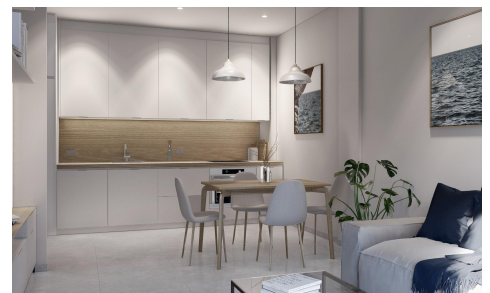

## NEW BUILD PENTHOUSES IN TORRE-PACHECO €229,000

2

2

80m<sup>2</sup>

N/A

**NEW BUILD PENTHOUSES IN TORRE-PACHECO** New Build residential complex of apartments in Torre Pacheco (Murcia) in the heart of Costa C jilida. The second phase has 25 apartments and penthouses with 2 and 3 bedrooms. Modern apartments with open plan kitchen with spacious and bright living-dining room with access to a large terrace. Modern penthouses has private solarium. An options underground parking space and storage room at an extra cost. Modern complex with communal swimming pool and garden areas. All the comforts are at your fingertips. There are supermarkets, pharmacies, banks, schools, bars, restaurants, the beach and the airport are...(Ask for More Details!)