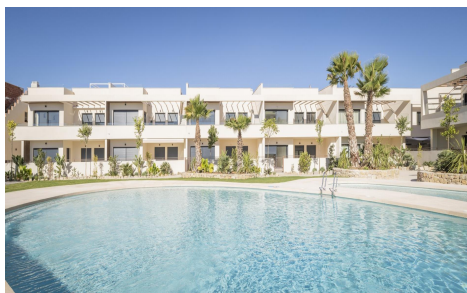

MRG89823C

DESIGN BUNGALOW BY THE SEA

€370,000

2

2

100m²

42m²

DESIGN BUNGALOW BY THE SEA Residential in a newly developed area just 250m from the sea. Excellent location very close to the urban center of Torrevieja and surrounded by services, shops and restaurants. The Torrevieja General Hospital and the marina are also nearby. Excellent residential with a beautiful garden, swimming pool and fitness area. Enjoy this complete, modern, and charming bungalow with a minimalist design.