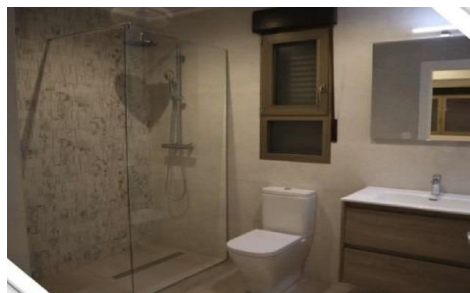

MRG28001R

NEW BUILD MODERN VILLA IN ASPE

€395,000

3

2

141m²

420m²

NEW BUILD MODERN VILLA IN ASPE New Build modern and innovative design villa in La Romana, Aspe. Villa with 3 bedrooms, 2 bathroom open plan kitchen with living room, terrace, private garden with the pool and parking space. The Villas are pre installed for A/C hot and cold and electric blinds to all the windows. As well you will have a choice of tiles and kitchen so the villa will be finished to your own style and colour. Near Aspe is a very special Town of La Romana within easy walking distance from our development. La Romana has a prosperous economy based...(Ask for More Details!)