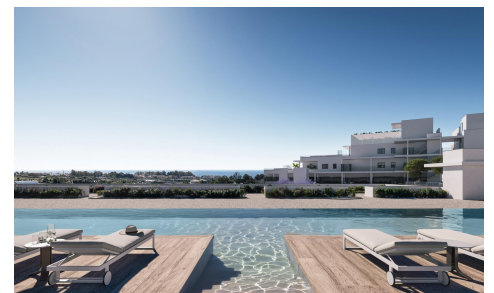

MRS16268L

New Build Apartments with Sea or Mountain Views €25,000s

2

2

150m²

N/A

New Build Apartments with Sea or Mountain Views in Estepona: Modern Living on the Costa del Sol
Contemporary Residential Complex in Estepona Discover this exceptional new build residential development in Estepona, one of the most desirable destinations on the Costa del Sol. Known for its charming old town, golden beaches and relaxed Mediterranean lifestyle, Estepona offers a perfect blend of tradition, modernity and high quality living. Located in the peaceful area of Resinera Voladilla, this development enjoys a privileged setting surrounded by nature, with beautiful views of the sea or the mountains. The beach is just 2 km away, allowing residents to enjoy the coastline all...(Ask for More Details!)