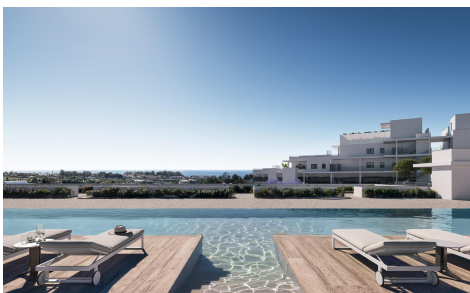

MRS66819K

New Build Apartments with Sea or Mountain Views €62,000s

3

2

127m²

N/A

New Build Apartments with Sea or Mountain Views in Estepona: Modern Living on the Costa del Sol
Contemporary Residential Complex in Estepona Discover this exceptional new build residential development in Estepona, one of the most desirable destinations on the Costa del Sol. Known for its charming old town, golden beaches and relaxed Mediterranean lifestyle, Estepona offers a perfect blend of tradition, modernity and high quality living. Located in the peaceful area of Resinera Voladilla, this development enjoys a privileged setting surrounded by nature, with beautiful views of the sea or the mountains. The beach is just 2 km away, allowing residents to enjoy the coastline all...(Ask for More Details!)