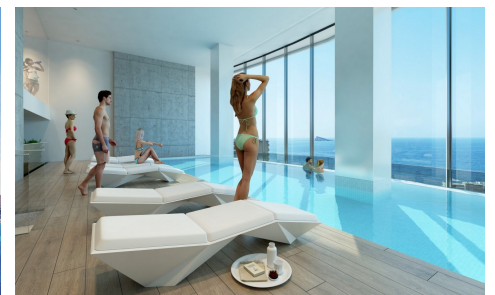

MRS90818E

NEW CONSTRUCTION RESIDENTIAL IN PLAYA PONIENTE DE BENIDORM

2

2

80m²

N/A

NEW CONSTRUCTION RESIDENTIAL IN PLAYA PONIENTE DE BENIDORM !!! New residential sea views with 220 homes with 2, 3 and 4 bedrooms in a glass tower with spacious terraces with views. Equipment : Appliances: Hood, Oven and touch-control induction hob, Refrigerator, Dishwasher, Washing machine, Pre-installation for dryer and microwave. Shower screen with safety glass, Mirror, Lighting with LED spotlights Air conditioner Aerothermy The common areas are equipped with an adult pool, a children's pool, a spa, jacuzzis, a chill out area, a children's play area, two paddle courts, a garage, etc. The...(Ask for More Details!)