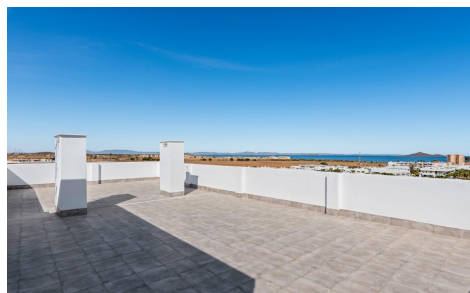

## NEW BUILD RESIDENTIAL COMPLEX IN MAR DE CRISTAL

2

2

99m<sup>2</sup>

N/A

**NEW BUILD RESIDENTIAL COMPLEX IN MAR DE CRISTAL** New Build modern residential complex of apartments and penthouses located very close to the promenade and the long lovely sandy beaches of Mar de Cristal. You can choose from ground floor apartments with a private garden, mid-floor apartments with a terrace, and penthouses with private solarium. Properties has 2 or 3 bedrooms and 2 bathrooms. The apartments have a modern design, presenting an open plan living area, combining the kitchen, dining area and lounge, into a large space with access to the terrace. The master bedroom has a private bathroom. ...(Ask for More Details!)