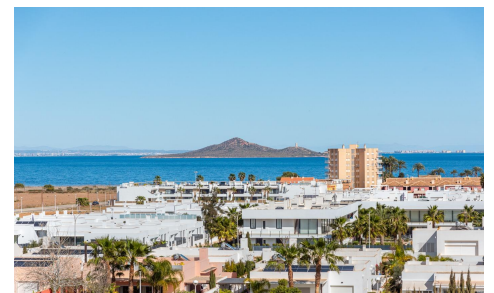

## NEW BUILD RESIDENTIAL COMPLEX IN MAR DE CRISTAL

2

2

99m<sup>2</sup>

N/A

**NEW BUILD RESIDENTIAL COMPLEX IN MAR DE CRISTAL** New Build modern residential complex of apartments and penthouses located very close to the promenade and the long lovely sandy beaches of Mar de Cristal. You can choose from ground floor apartments with a private garden, mid-floor apartments with a terrace, and penthouses with private solarium. Properties has 2 or 3 bedrooms and 2 bathrooms. The apartments have a modern design, presenting an open plan living area, combining the kitchen, dining area and lounge, into a large space with access to the terrace. The master bedroom has a private bathroom. ...(Ask for More Details!)