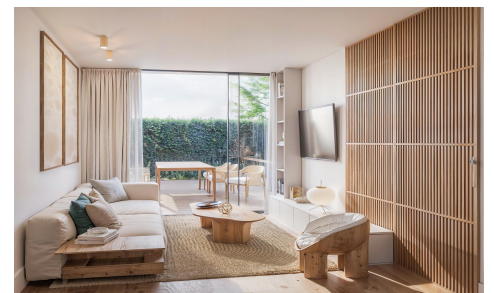

MRS44350S

New Build Apartments in La Nucia Modern Living in Ciudad del Deporte Near Benidorm Prime Location in La Nucia on the Costa Blanca Discover this exceptional new residential development located in La Nucia, one of the most desirable areas on the Costa Blanca. Set within the innovative Ciudad del Deporte district, this location offers a unique blend of modern infrastructure, natural surroundings and everyday convenience. Just 7 km from the beaches of Benidorm and Altea, La Nucia is known for its peaceful environment, excellent sports facilities and high quality of life. The area also features international schools, shopping areas and all essential services within easy reach, making it ideal...(Ask for More Details!)

3

2

87m²

66m²

New Build Apartments in La Nucia Modern Living in Ciudad del Deporte Near Benidorm Prime Location in La Nucia on the Costa Blanca Discover this exceptional new residential development located in La Nucia, one of the most desirable areas on the Costa Blanca. Set within the innovative Ciudad del Deporte district, this location offers a unique blend of modern infrastructure, natural surroundings and everyday convenience. Just 7 km from the beaches of Benidorm and Altea, La Nucia is known for its peaceful environment, excellent sports facilities and high quality of life. The area also features international schools, shopping areas and all essential services within easy reach, making it ideal...(Ask for More Details!)