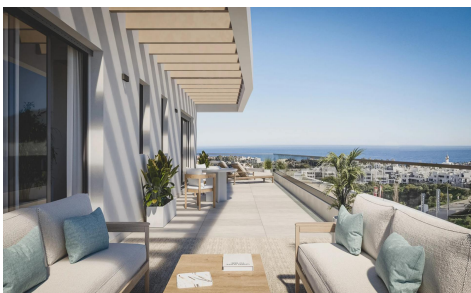

MRS75049A

New Build Apartments with Sea Views next to Selwo Park

3

2

145m²

N/A

New Build Apartments with Sea Views next to Selwo Park, Estepona Modern homes in a privileged natural setting Located in the exclusive Selwo area, between Estepona and San Pedro de Alc ntara, this new residential development on the Costa del Sol sits on a hill offering unrivalled panoramic views of the Mediterranean Sea, the mountains and the natural surroundings. Facing southwest, all homes enjoy natural light throughout the day and spectacular sunsets. Contemporary architecture and high-quality design This project consists of 50 two- and three-bedroom apartments, designed in a modern and elegant architectural style. The homes stand out for their large windows, sunny terraces and top-quality finishes. Key...(Ask for More Details!)