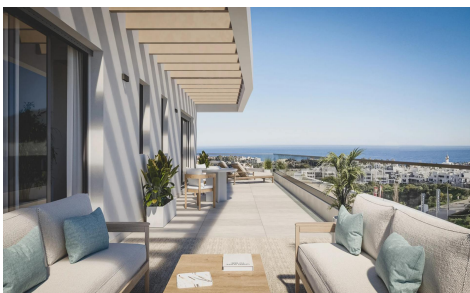

MRS75049A

New Build Apartments with Sea Views next to €550,000

3

2

145m²

N/A

New Build Apartments with Sea Views next to Selwo Park, Estepona Modern homes in a privileged natural setting Located in the exclusive Selwo area, between Estepona and San Pedro de Alc ntara, this new residential development on the Costa del Sol sits on a hill offering unrivalled panoramic views of the Mediterranean Sea, the mountains and the natural surroundings. Facing southwest, all homes enjoy natural light throughout the day and spectacular sunsets. Contemporary architecture and high-quality design This project consists of 50 two- and three-bedroom apartments, designed in a modern and elegant architectural style. The homes stand out for their large windows, sunny terraces and top-quality finishes. Key...(Ask for More Details!)