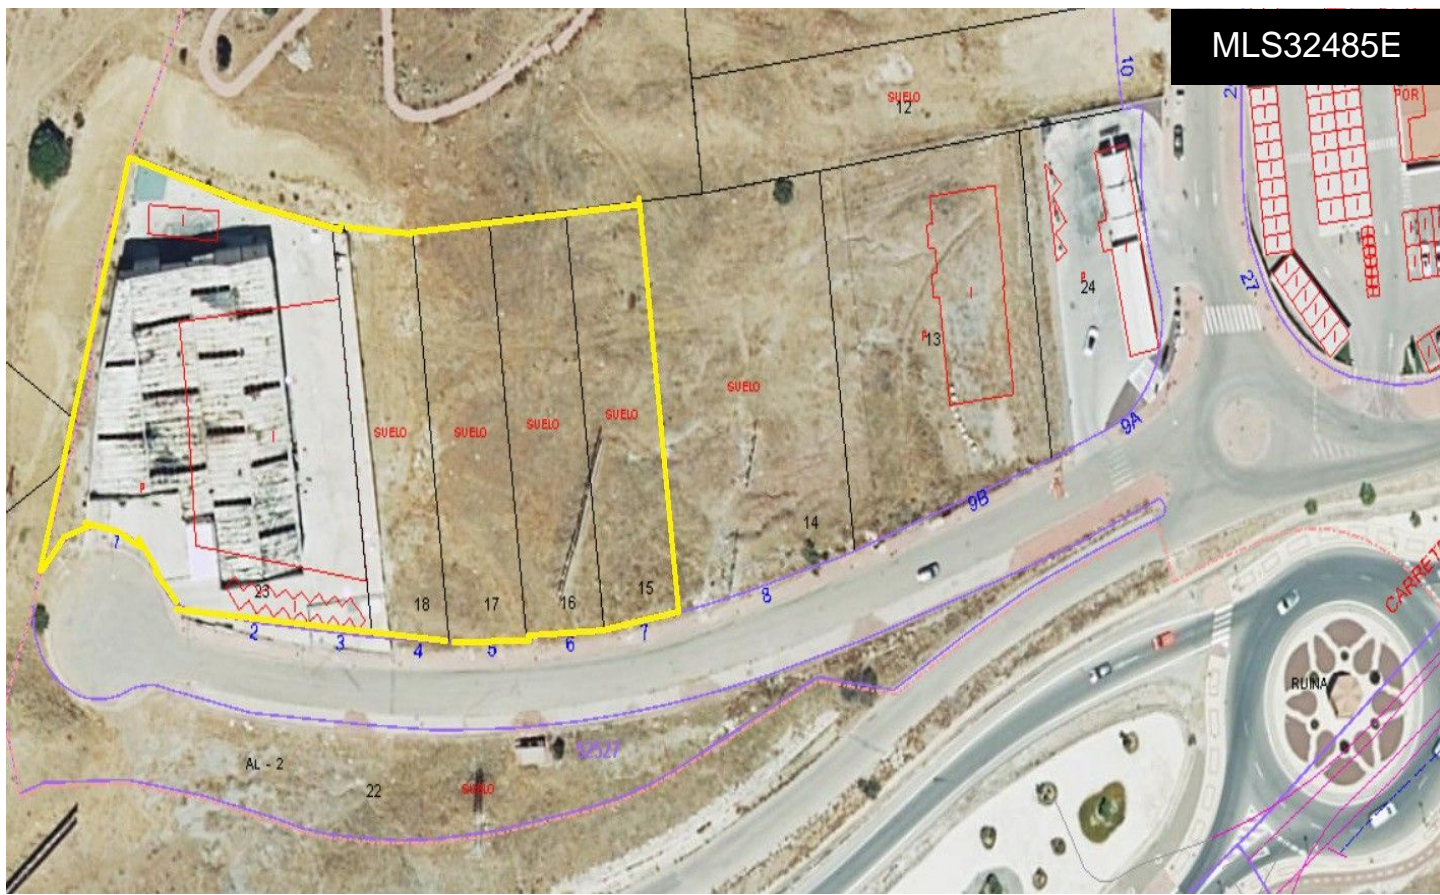

MLS32485E

Land a Plots in Cartama

€3,500,000

0

0

N/A

6,474m²

N/A