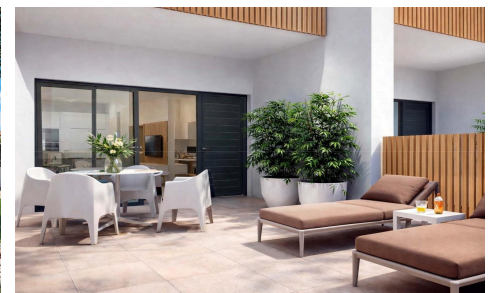

## New Build Beachfront Semi Detached Villas in ~~€560,000~~ €500,000

3

2

173m<sup>2</sup>

N/A

New Build Beachfront Semi Detached Villas in Moncofa with Sea Views Prime Location on the Coast of Castellón Discover an exclusive development of contemporary semi detached villas located in first line of the beach in Moncofa, between the coastal areas of Chilches and Moncofa. This privileged setting on the Costa del Azahar offers direct access to peaceful sandy beaches and a relaxed Mediterranean lifestyle. The area is ideal for both permanent living and holiday use, with local restaurants, beach bars, supermarkets and essential services within a short distance. Moncofa is well connected by road, allowing easy access to nearby towns and cities such as Castellón and Valencia. ...(Ask for More Details!)