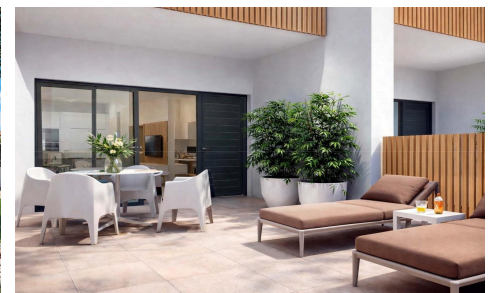

3

2

173m²

N/A

New Build Beachfront Semi Detached Villas in Moncofa with Sea Views Prime Location on the Coast of Castellón Discover an exclusive development of contemporary semi detached villas located in first line of the beach in Moncofa, between the coastal areas of Chilches and Moncofa. This privileged setting on the Costa del Azahar offers direct access to peaceful sandy beaches and a relaxed Mediterranean lifestyle. The area is ideal for both permanent living and holiday use, with local restaurants, beach bars, supermarkets and essential services within a short distance. Moncofa is well connected by road, allowing easy access to nearby towns and cities such as Castellón and Valencia. ...(Ask for More Details!)