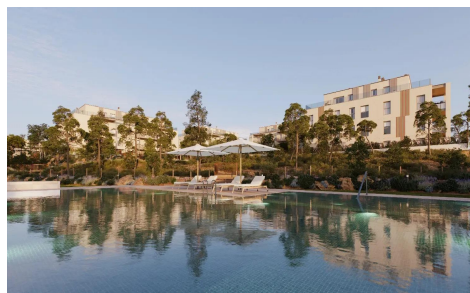

MRS13026W

NEW BUILD RESIDENTIAL COMPLEX IN GODELLA, VALENCIA €439,000

3

2

114m²

N/A

NEW BUILD RESIDENTIAL COMPLEX IN GODELLA, VALENCIA New Build development with high quality is a constant and an ever-present objective, which is why we have thought of all the details of your new home. Interior development of this complex the communal areas will be cared for to the maximum. The floors of the exterior communal areas will be finished with paving according to the characteristics of the project and the enclosures of the private plots will have a design totally integrated with the aesthetics of their façades. Technology will also be present in the form of LED lighting, which at the end of the month will...(Ask for More Details!)