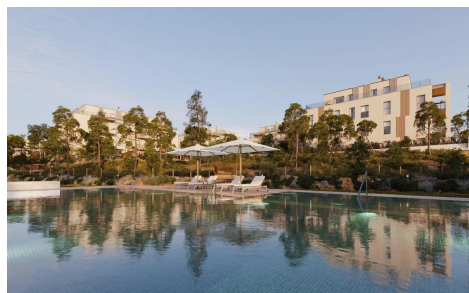

MRS97868C

NEW BUILD RESIDENTIAL COMPLEX IN GODELLA, VALENCIA 404,000€

3

2

113m²

N/A

NEW BUILD RESIDENTIAL COMPLEX IN GODELLA, VALENCIA New Build development with high quality is a constant and an ever-present objective, which is why we have thought of all the details of your new home. Interior development of this complex the communal areas will be cared for to the maximum. The floors of the exterior communal areas will be finished with paving according to the characteristics of the project and the enclosures of the private plots will have a design totally integrated with the aesthetics of their façades. Technology will also be present in the form of LED lighting, which at the end of the month will...(Ask for More Details!)