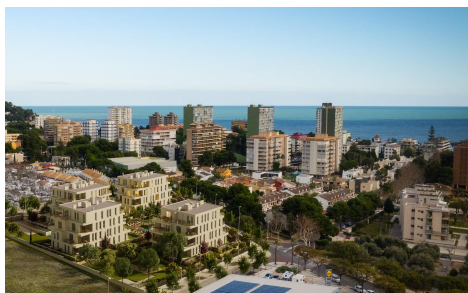

MRS49614W

Exclusive New Construction Homes in Benicasim €365,000

2

2

83m²

N/A

Exclusive New Construction Homes in BenicÀ ssim: Luxury and Sustainability by the Mediterranean Premium Homes Tailored to Your Lifestyle Discover an exclusive new construction project in BenicÀ ssim, offering 2, 3, and 4-bedroom homes designed to meet your needs. Choose from ground-floor residences with spacious gardens, bright and airy apartments on intermediate floors, or premium penthouses boasting breathtaking views of the Mediterranean Sea and the Desert of Las Palmas. These homes combine modern comfort with architectural excellence, ensuring ample natural light and cross ventilation for a fresh and inviting atmosphere. Modern Amenities for Your Comfort This residential community provides a wide range of amenities to enhance your quality