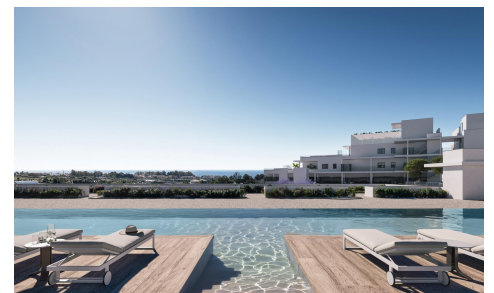

## New Build Apartments with Sea or Mountain Views €555,000

2

2

104m<sup>2</sup>

N/A

New Build Apartments with Sea or Mountain Views in Estepona: Modern Living on the Costa del Sol  
Contemporary Residential Complex in Estepona Discover this exceptional new build residential development in Estepona, one of the most desirable destinations on the Costa del Sol. Known for its charming old town, golden beaches and relaxed Mediterranean lifestyle, Estepona offers a perfect blend of tradition, modernity and high quality living. Located in the peaceful area of Resinera Voladilla, this development enjoys a privileged setting surrounded by nature, with beautiful views of the sea or the mountains. The beach is just 2 km away, allowing residents to enjoy the coastline all...(Ask for More Details!)