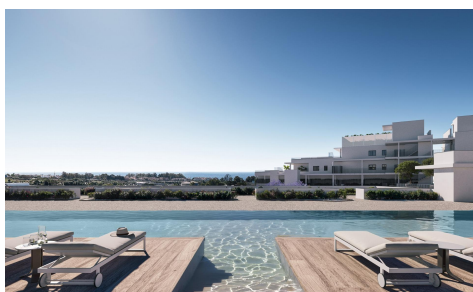

MRS44524C

New Build Apartments with Sea or Mountain Views @ 700,000€

3

2

126m²

N/A

New Build Apartments with Sea or Mountain Views in Estepona: Modern Living on the Costa del Sol
 Contemporary Residential Complex in Estepona Discover this exceptional new build residential development in Estepona, one of the most desirable destinations on the Costa del Sol. Known for its charming old town, golden beaches and relaxed Mediterranean lifestyle, Estepona offers a perfect blend of tradition, modernity and high quality living. Located in the peaceful area of Resinera Voladilla, this development enjoys a privileged setting surrounded by nature, with beautiful views of the sea or the mountains. The beach is just 2 km away, allowing residents to enjoy the coastline all...(Ask for More Details!)