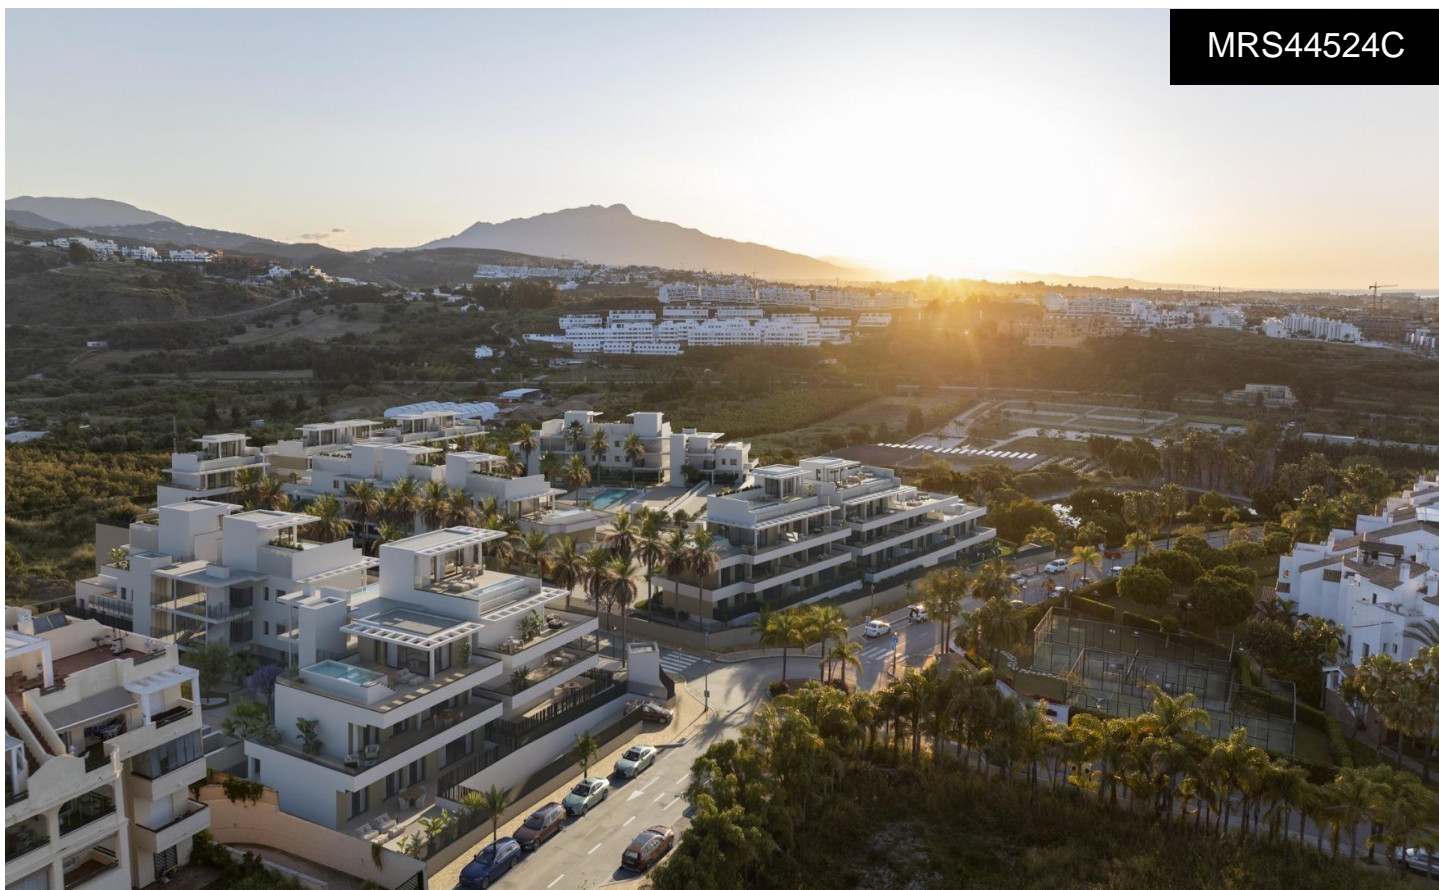

MRS44524C

New Build Apartments with Sea or Mountain Views @ 700,000€

3

2

126m²

N/A

New Build Apartments with Sea or Mountain Views in Estepona: Modern Living on the Costa del Sol
 Contemporary Residential Complex in Estepona Discover this exceptional new build residential development in Estepona, one of the most desirable destinations on the Costa del Sol. Known for its charming old town, golden beaches and relaxed Mediterranean lifestyle, Estepona offers a perfect blend of tradition, modernity and high quality living. Located in the peaceful area of Resinera Voladilla, this development enjoys a privileged setting surrounded by nature, with beautiful views of the sea or the mountains. The beach is just 2 km away, allowing residents to enjoy the coastline all...(Ask for More Details!)