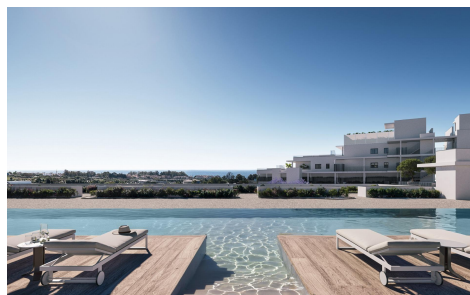

MRS61303C

New Build Apartments with Sea or Mountain Views €985,000

4

3

225m²

N/A

New Build Apartments with Sea or Mountain Views in Estepona: Modern Living on the Costa del Sol
Contemporary Residential Complex in Estepona Discover this exceptional new build residential development in Estepona, one of the most desirable destinations on the Costa del Sol. Known for its charming old town, golden beaches and relaxed Mediterranean lifestyle, Estepona offers a perfect blend of tradition, modernity and high quality living. Located in the peaceful area of Resinera Voladilla, this development enjoys a privileged setting surrounded by nature, with beautiful views of the sea or the mountains. The beach is just 2 km away, allowing residents to enjoy the coastline all...(Ask for More Details!)