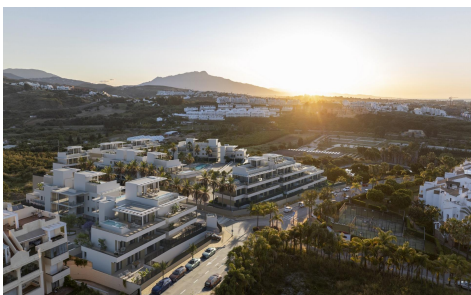

MRS61303C

New Build Apartments with Sea or Mountain Views €985,000

4

3

225m²

N/A

New Build Apartments with Sea or Mountain Views in Estepona: Modern Living on the Costa del Sol
Contemporary Residential Complex in Estepona Discover this exceptional new build residential development in Estepona, one of the most desirable destinations on the Costa del Sol. Known for its charming old town, golden beaches and relaxed Mediterranean lifestyle, Estepona offers a perfect blend of tradition, modernity and high quality living. Located in the peaceful area of Resinera Voladilla, this development enjoys a privileged setting surrounded by nature, with beautiful views of the sea or the mountains. The beach is just 2 km away, allowing residents to enjoy the coastline all...(Ask for More Details!)