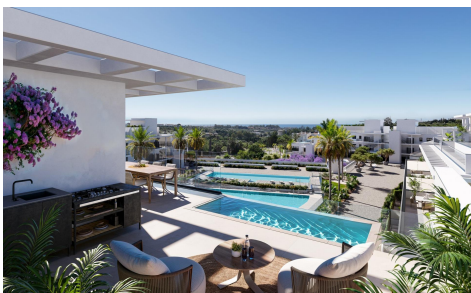

MRS43792R

New Build Apartments with Sea or Mountain Views €62,000s

2

2

127m²

N/A

New Build Apartments with Sea or Mountain Views in Estepona: Modern Living on the Costa del Sol
Contemporary Residential Complex in Estepona Discover this exceptional new build residential development in Estepona, one of the most desirable destinations on the Costa del Sol. Known for its charming old town, golden beaches and relaxed Mediterranean lifestyle, Estepona offers a perfect blend of tradition, modernity and high quality living. Located in the peaceful area of Resinera Voladilla, this development enjoys a privileged setting surrounded by nature, with beautiful views of the sea or the mountains. The beach is just 2 km away, allowing residents to enjoy the coastline all...(Ask for More Details!)