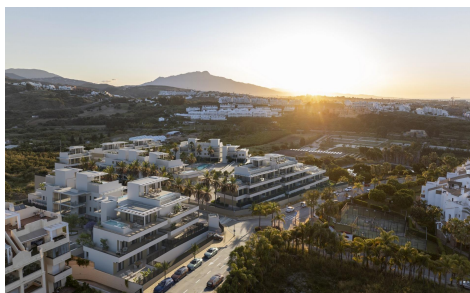

MRS43792R

New Build Apartments with Sea or Mountain Views €62,000s

2

2

127m²

N/A

New Build Apartments with Sea or Mountain Views in Estepona: Modern Living on the Costa del Sol
Contemporary Residential Complex in Estepona Discover this exceptional new build residential development in Estepona, one of the most desirable destinations on the Costa del Sol. Known for its charming old town, golden beaches and relaxed Mediterranean lifestyle, Estepona offers a perfect blend of tradition, modernity and high quality living. Located in the peaceful area of Resinera Voladilla, this development enjoys a privileged setting surrounded by nature, with beautiful views of the sea or the mountains. The beach is just 2 km away, allowing residents to enjoy the coastline all...(Ask for More Details!)