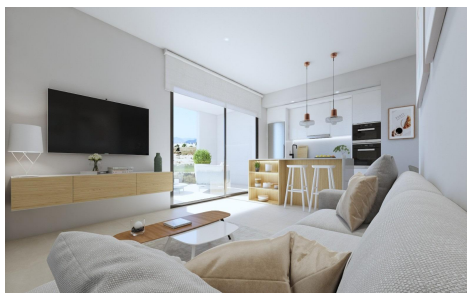

MRG64812Z

NEW APARTMENTS IN CONDADO DE ALHAMA €229,000

2

2

71m²

N/A

NEW APARTMENTS IN CONDADO DE ALHAMA GOLF COURSE New two-bedroom, two-bathroom apartments with frontline golf views of ALHAMA SIGNATURE GOLF, a fabulous 18-hole golf course designed by Jack Nicklaus. CONDADO DE ALHAMA is a fantastic Golf Resort with many facilities and services. A shopping centre, sports centre, a range of bars and restaurants, supermarket. . . and more than 25 communal swimming pools and gardens. Only 18 minutes by car from the new International Airport of the Region of Murcia. The apartments have an area between 73. 88m2 and 75. 22m2 divided into 2 bedrooms, 2 bathrooms, an open living-kitchen-dining room of...(Ask for More Details!)