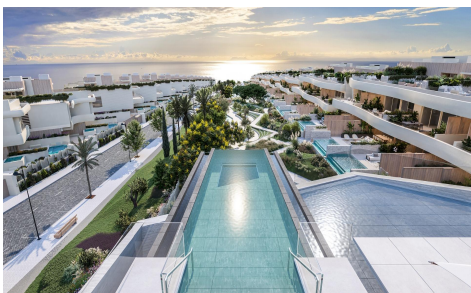

## NEW BUILD LUXURY FRONTLINE RESIDENTIAL COMPLEX NEAR MARBELLA €1,200,000

4

4

389m<sup>2</sup>

135m<sup>2</sup>

NEW BUILD LUXURY FRONTLINE RESIDENTIAL COMPLEX NEAR MARBELLA New Build unique and unrivalled project located on the beachfront in Las Chapas (Marbella), on one of the last available plots facing the sea,. Residential offers 96 spacious apartments and townhouses of exceptional quality, as well as spectacular communal areas including a social centre with features and a level of services hitherto unknown on the Costa del Sol. Residential project that guarantees its future residents spacious homes to enjoy their comfort, privacy and tranquillity, in a pleasant and prestigious environment. We have sought to create spaces that can be adapted to different needs, so here you...(Ask for More Details!)