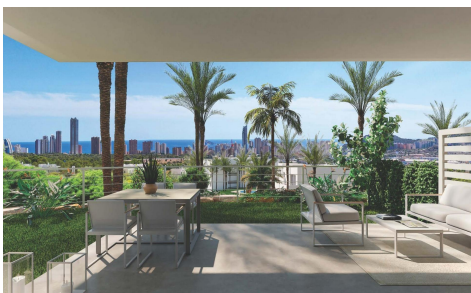

MRS27404N

Luxury New Build Apartments and Townhouses €675,000

3

2

108m²

N/A

Luxury New Build Apartments and Townhouses in Sierra Cortina Resort Discover an exclusive new residential development of luxury apartments and townhouses located in the prestigious Sierra Cortina Resort, one of the most desirable residential areas on the Costa Blanca North. Surrounded by mountains and Mediterranean landscapes, this gated community with 24 hour security offers privacy, tranquillity and a sophisticated lifestyle just 3 km from the beaches of Benidorm and Finestrat. Designed to combine elegance, comfort and investment potential, this boutique development is ideal for those seeking a modern home close to nature while remaining connected to all services, leisure facilities and the vibrant Costa Blanca lifestyle. ...(Ask for More Details!)