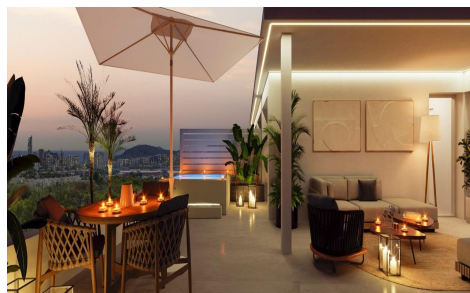

MRS27404N

Luxury New Build Apartments and Townhouses €675,000

3

2

108m²

N/A

Luxury New Build Apartments and Townhouses in Sierra Cortina Resort Discover an exclusive new residential development of luxury apartments and townhouses located in the prestigious Sierra Cortina Resort, one of the most desirable residential areas on the Costa Blanca North. Surrounded by mountains and Mediterranean landscapes, this gated community with 24 hour security offers privacy, tranquillity and a sophisticated lifestyle just 3 km from the beaches of Benidorm and Finestrat. Designed to combine elegance, comfort and investment potential, this boutique development is ideal for those seeking a modern home close to nature while remaining connected to all services, leisure facilities and the vibrant Costa Blanca lifestyle. ...(Ask for More Details!)