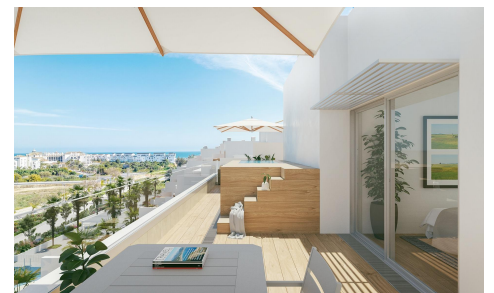

MRG66090T

NEW BUILD RESIDENTIAL COMPLEX IN ESTEPONA 512,000

2

2

117m²

N/A

NEW BUILD RESIDENTIAL COMPLEX IN ESTEPONA New Build residential complex in Estepona consist of 54 properties. You can choose 2 and 3 bedrooms options and different types: ground floors, mid-level floors and penthouses, all with sea views, so you can feel the light of the Mediterranean every day. All of our properties east facing, allowing heat to build up during the day before being released in the evening, keeping energy consumption down as they make the most of the sunlight. Plus, most of our properties also have a west-facing rear terrace overlooked by the bedrooms, where you can enjoy the most beautiful sunsets on...(Ask for More Details!)