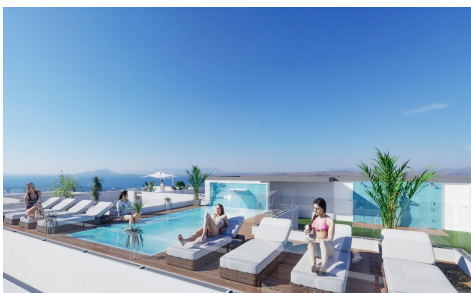

NEW BUILD APARTMENTS IN TORREVIEJA €429,000

3

2

102m²

5m²

NEW BUILD APARTMENTS IN TORREVIEJA New Build avant-garde design five-storey development in Torrevieja with 34 exclusive properties offers a variety of living options, from stylish apartments to penthouses with breathtaking panoramic views. Every corner of residential has been carefully planned to maximise space and natural light, creating bright and welcoming environments that invite well-being. Residential majestically located in the heart of Torrevieja, consolidating itself as a residential development full of elegance and modernity. Its strategic location ensures that residents will feel part of this amazing city with easy access to a variety of services and attractions. It is a unique opportunity to invest...(Ask for More Details!)