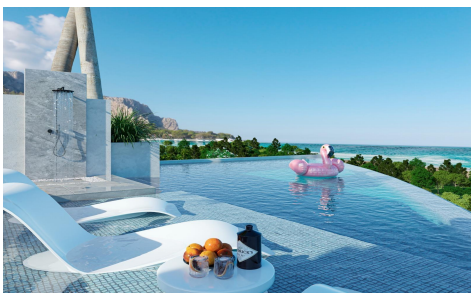

MRG93721Y

NEW BUILD VILLAS IN BENALMADENA €3,500,000

5

5

515m²

822m²

NEW BUILD VILLAS IN BENALMADENA Located in the prestigious La Capellanã-a area, this exclusive collection of seven Luxurious New Build villas offers unparalleled views of the Mediterranean Sea, majestic mountains, and the scenic landscapes of Mijas and Fuengirola. The Concept Our projects are characterised by cutting-edge design, prime locations, and superior quality, offering dream properties to the most discerning clientele. Situated in the heart of Benalmadena, La Capellania, a very charming and well established area, with beautiful traditional white Spanish villas and green gardens surrounding. Just 15 minutes from the airport in Malaga and 30 minutes from Marbella, this promotion is raising...(Ask for More Details!)